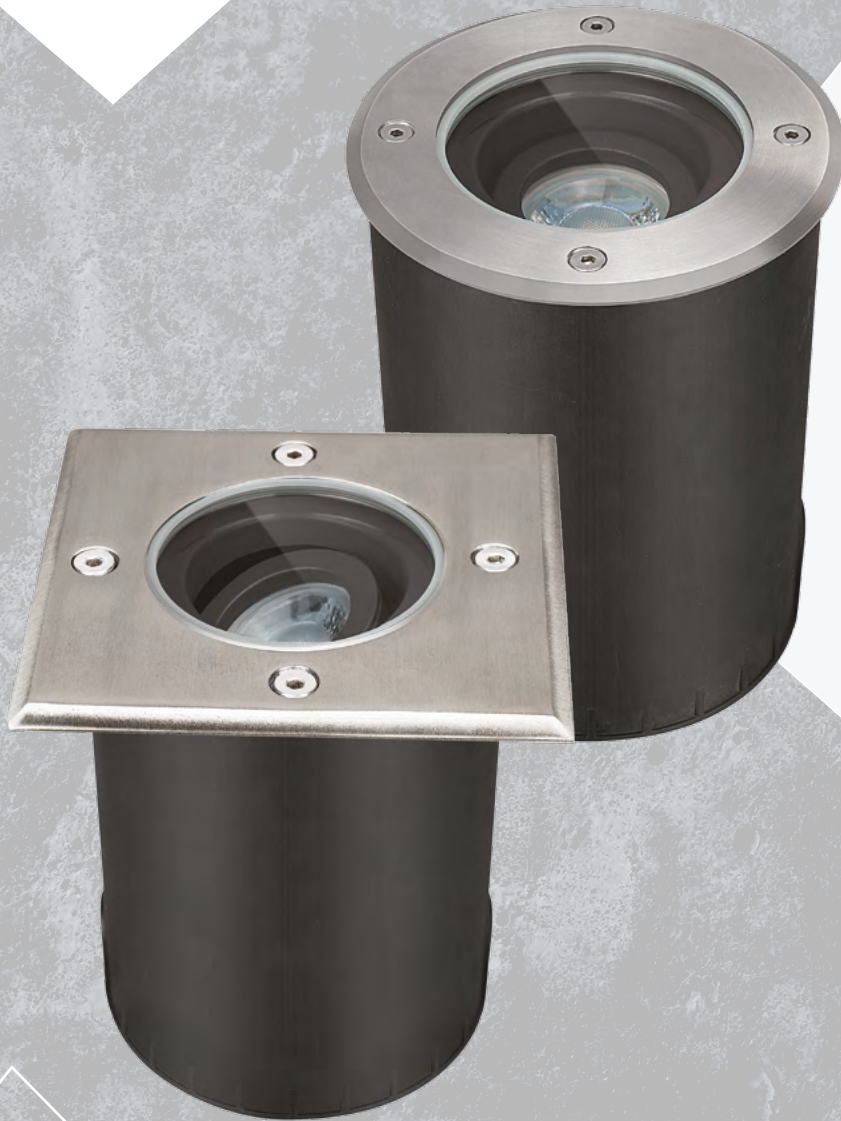

Kanlux

**ADJUSTABLE
GROUND FITTINGS**

**Kanlux
BERG AD**

Kanlux

Kanlux BERG AD

**Solid construction
confirmed by
a 5-year warranty.**

Housing: aluminum alloy, Plastic
Protective glass material:
tempered glass
Frame material:
304 stainless steel

Luminary for
a replaceable
light source with
a GU10 cap.

Kanlux

Kanlux BERG AD

**Very high
tightness
and
strength.**

**IP
67**

10IK

Kanlux

Kanlux BERG AD

The adjustable lighting angle allows you to accurately illuminate the selected area.

Equipped with a double cable gland.
(possibility of loop-through connection)

Kanlux

Kanlux BERG AD

36430	BERG AD-70	max 7W
36431	BERG AD-7L	max 7W