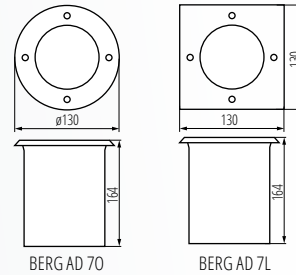

36430	BERG AD-70	max 7W
36431	BERG AD-7L	max 7W

rated voltage: **220-240 V**
light source: **PAR16**
cap: **GU10**
pass-through installation: **YES**
mounting box: **YES**
protection class against electric shock: **I**

WELL PACKED

WARRANTY
5 years

IP
67

10IK