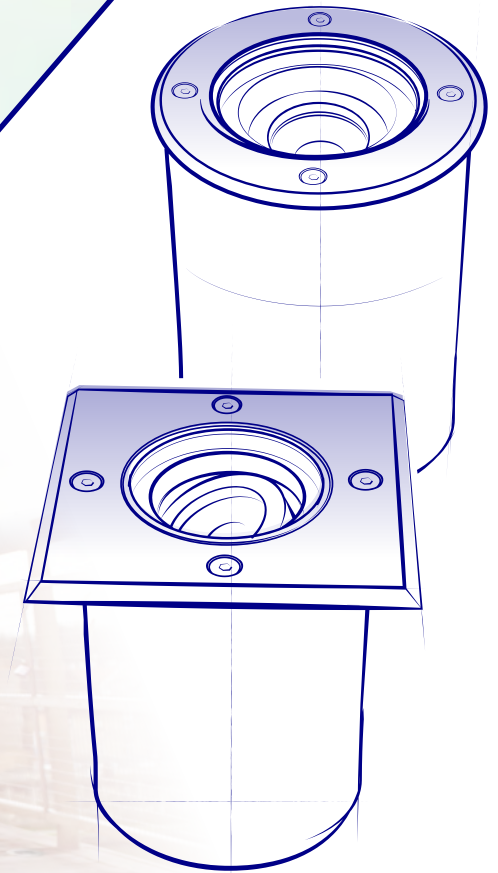

Kanlux

**ADJUSTABLE
GROUND FITTINGS**

**Kanlux
BERG AD**

Kanlux

Kanlux BERG AD

**Solid construction
confirmed by
a 5-year warranty.**

Housing: aluminum alloy, Plastic
Protective glass material:
tempered glass
Frame material:
304 stainless steel

Luminary for
a replaceable
light source with
a GU10 cap.

Kanlux

Kanlux BERG AD

**Very high
tightness
and
strength.**

**IP
67**

10IK

Kanlux

Kanlux BERG AD

The adjustable lighting angle allows you to accurately illuminate the selected area.

Equipped with a double cable gland.
(possibility of loop-through connection)

Kanlux

Kanlux BERG AD

36430	BERG AD-70	max 7W
36431	BERG AD-7L	max 7W